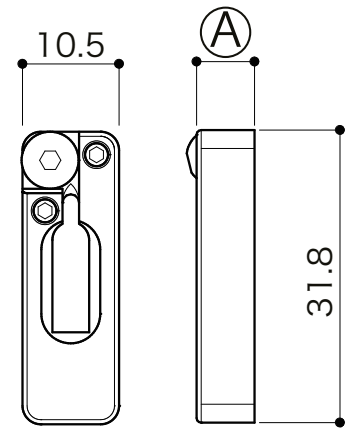

VS1300

String Spacing 10.8mm

Ⓐ for 1 and 6 strings 5.6mm
for 2 and 5 strings 6.0mm
for 3 and 4 strings 6.3mm