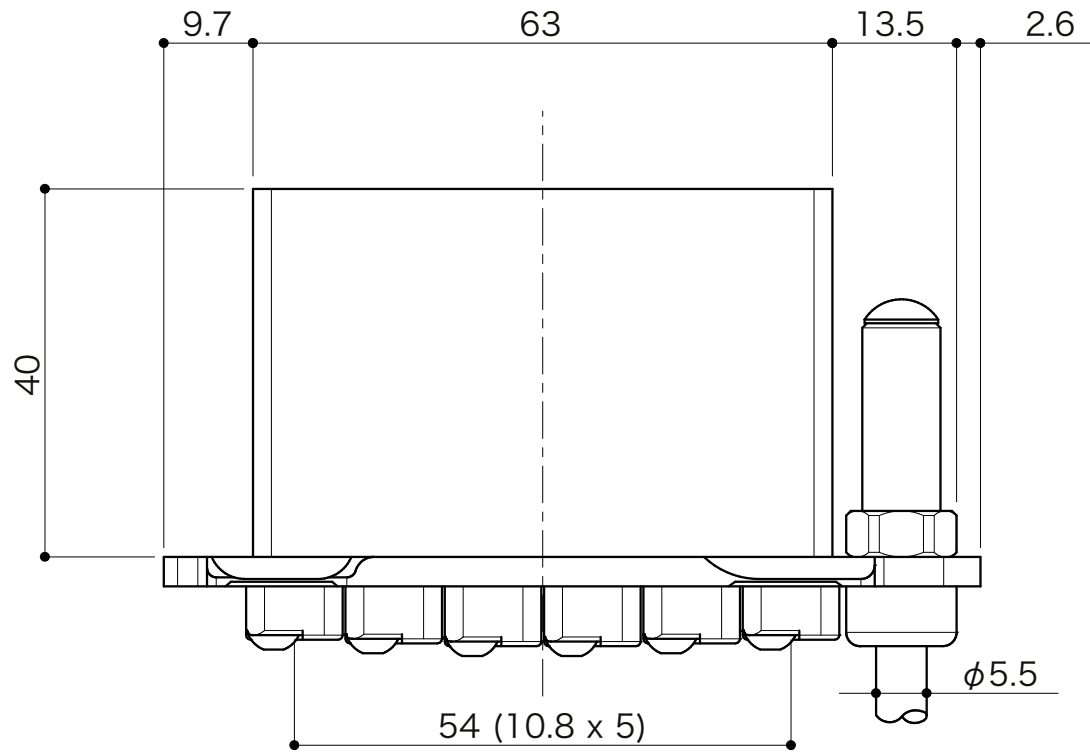

VS1300

String Spacing 10.8mm

Ⓐ for 1 and 6 strings 5.6mm
for 2 and 5 strings 6.0mm
for 3 and 4 strings 6.3mm