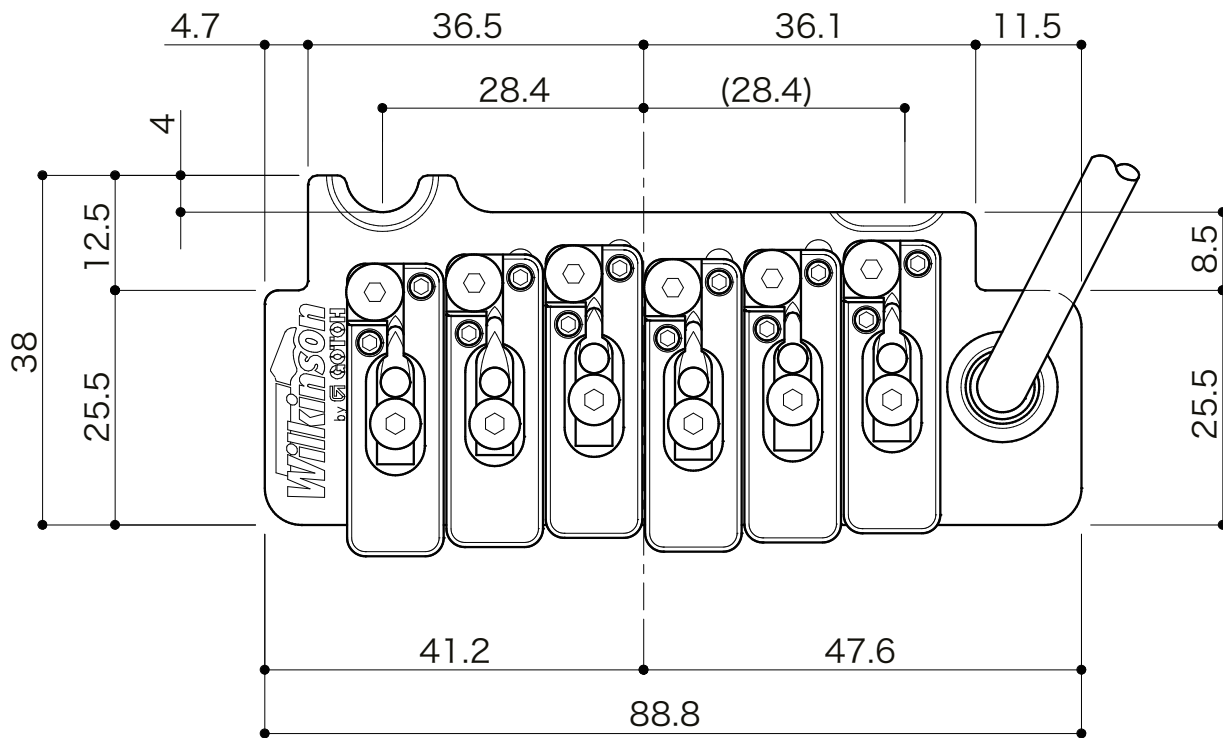

VS1300

String Spacing 10.8mm

Ⓐ for 1 and 6 strings 5.6mm
for 2 and 5 strings 6.0mm
for 3 and 4 strings 6.3mm