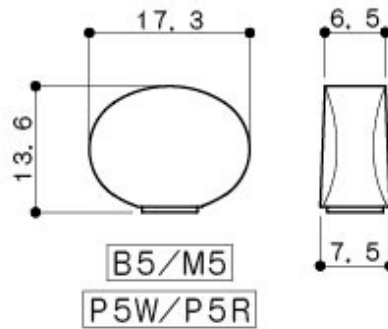

# Button Dimensions

**Solid Brass Button (\*Solid brass buttons are exclusive to the following models: )**

**06B**

**SXB510-SB   SXB510V-SB   SXN510-SB   SXN510V-SB**

## Plastic Button

**SL/SLB**

**B5/M5  
P5W/P5R**

**M6**