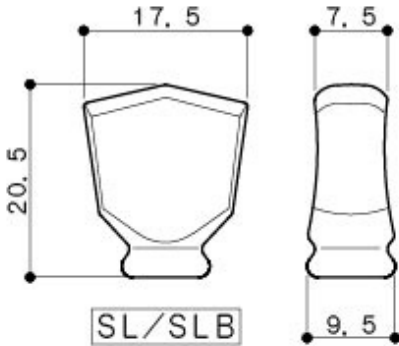

# Button Dimensions

**Solid Brass Button (\*Solid brass buttons are exclusive to the following models: )**

**06B**

**SXB510-SB   SXB510V-SB   SXN510-SB   SXN510V-SB**

## Plastic Button

**SL/SLB**

**B5/M5  
P5W/P5R**

**M6**