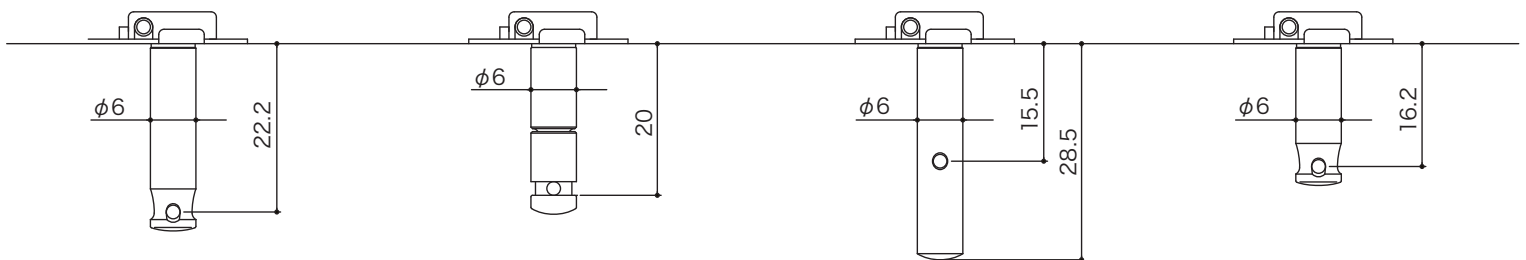

# ST31

ST31

STM31

STP31

without  
Bushing

STS31

for Ukulele

STANDARD

MG

for Slotted Head

SHORT