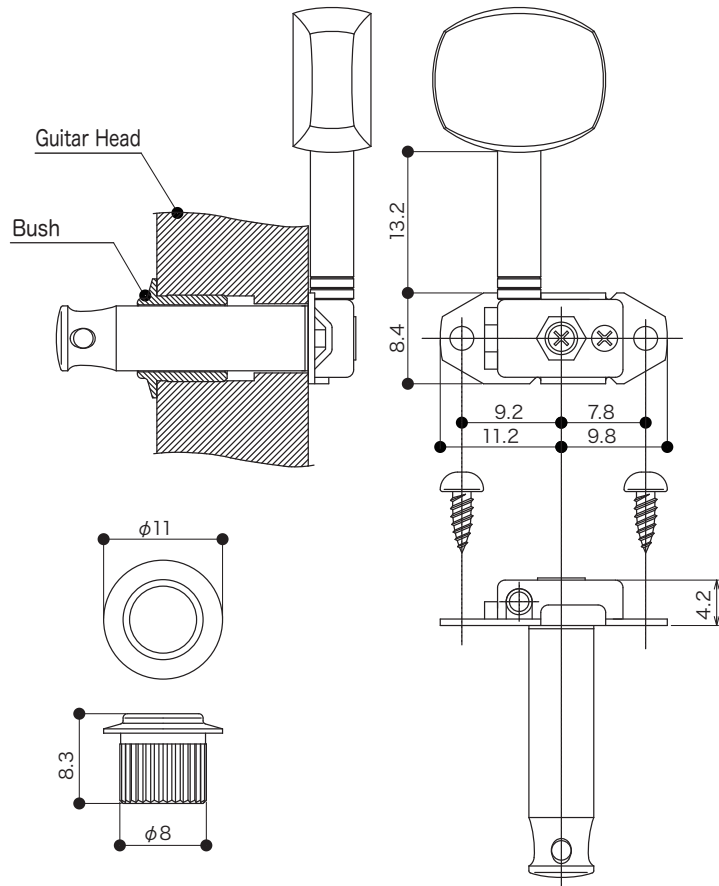

# ST31

ST31

STM31

STP31

without  
Bushing

STS31

for Ukulele

STANDARD

MG

for Slotted Head

SHORT