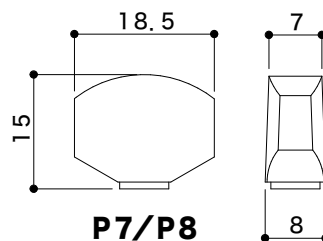

**P7/P8
B07/M07**