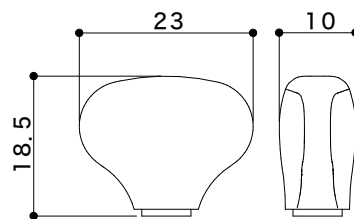

SG510 Series Button Dimensions

Metal(Zinc) Button

Solid Aluminum Button (HandBuffing)

L5

S5

A01

A07

A20

Plastic Button

**WL5/CL5
VL5/FL5**

**WS5/CS5
VS5/FS5**

**P7/P8
B07/M07**

Realwood Button

EN01

EN07

**EL5/ZL5/GL5
RL5/TL5**