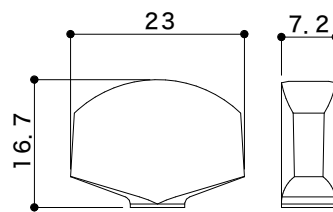

SG510 Series Button Dimensions

Metal(Zinc) Button

Solid Aluminum Button (HandBuffing)

L5

S5

A01

A07

A20