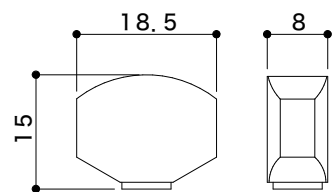

SG510 Series Button Dimensions

Metal(Zinc) Button

Solid Aluminum Button (HandBuffing)

L5

S5

A01

A07

A20

Plastic Button

**WL5/CL5
VL5/FL5**

**WS5/CS5
VS5/FS5**

**P7/P8
B07/M07**

Realwood Button

EN01

EN07

**EL5/ZL5/GL5
RL5/TL5**