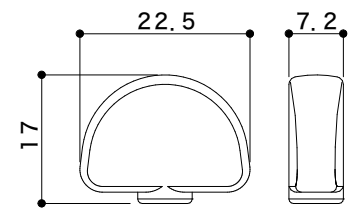

SG510 Series Button Dimensions

Metal(Zinc) Button

Solid Aluminum Button (HandBuffing)

L5

S5

A01

A07

A20

Plastic Button

**WL5/CL5
VL5/FL5**

**WS5/CS5
VS5/FS5**

**P7/P8
B07/M07**

Realwood Button

EN01

EN07

**EL5/ZL5/GL5
RL5/TL5**