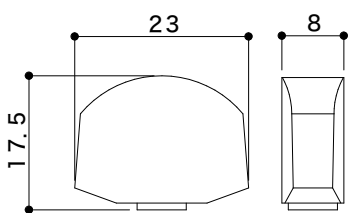

SG510 Series Button Dimensions

Metal(Zinc) Button

Solid Aluminum Button (HandBuffing)

L5

S5

A01

A07

A20

Plastic Button

**WL5/CL5
VL5/FL5**

**WS5/CS5
VS5/FS5**

**P7/P8
B07/M07**

Realwood Button

EN01

EN07

**EL5/ZL5/GL5
RL5/TL5**