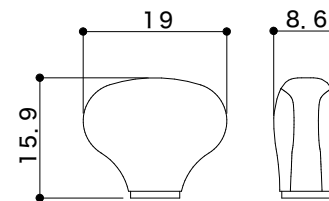

SG510 Series Button Dimensions

Metal(Zinc) Button

Solid Aluminum Button (HandBuffing)

L5

S5

A01

A07

A20

Plastic Button

**WL5/CL5
VL5/FL5**

**WS5/CS5
VS5/FS5**

**P7/P8
B07/M07**

Realwood Button

EN01

EN07

**EL5/ZL5/GL5
RL5/TL5**