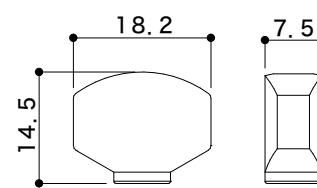

SG510 Series Button Dimensions

Metal(Zinc) Button

Solid Aluminum Button (HandBuffing)

L5

S5

A01

A07

A20