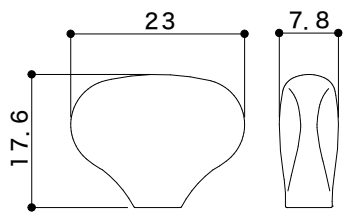

SG510 Series Button Dimensions

Metal(Zinc) Button

Solid Aluminum Button (HandBuffing)

L5

S5

A01

A07

A20