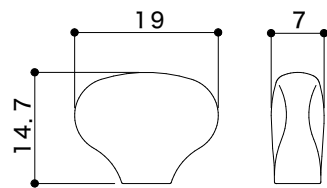

SG510 Series Button Dimensions

Metal(Zinc) Button

Solid Aluminum Button (HandBuffing)

L5

S5

A01

A07

A20