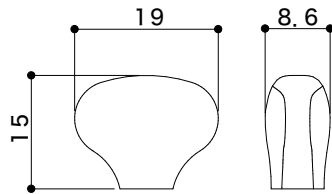

**WS5/CS5
VS5/FS5**