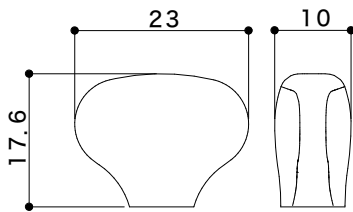

Plastic Button

**WL5/CL5
VL5/FL5**