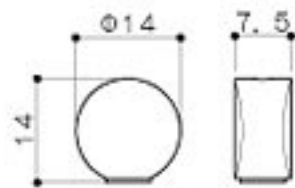

MF40R
Reverse gearing

MB/MM

MP