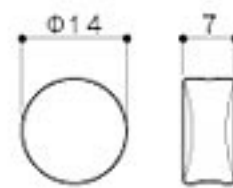

MF40R
Reverse gearing

MB/MM

MP