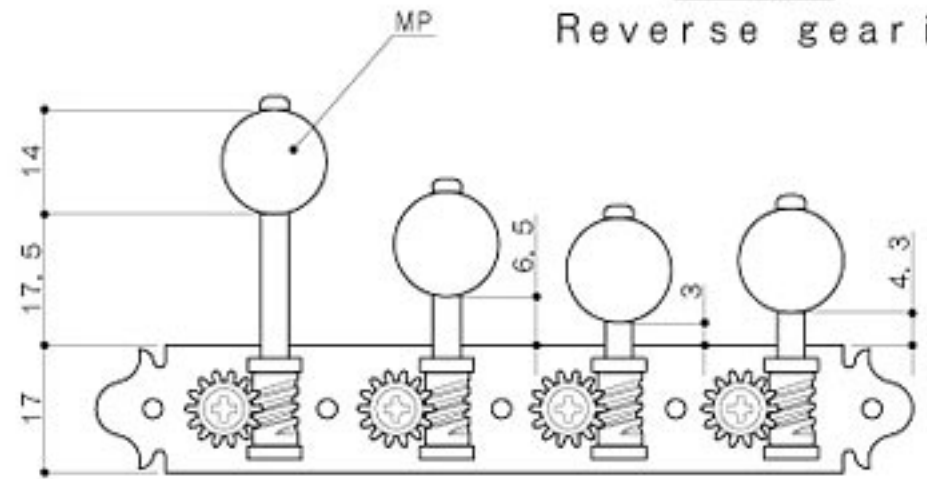

MF40R
Reverse gearing

MB/MM

MP