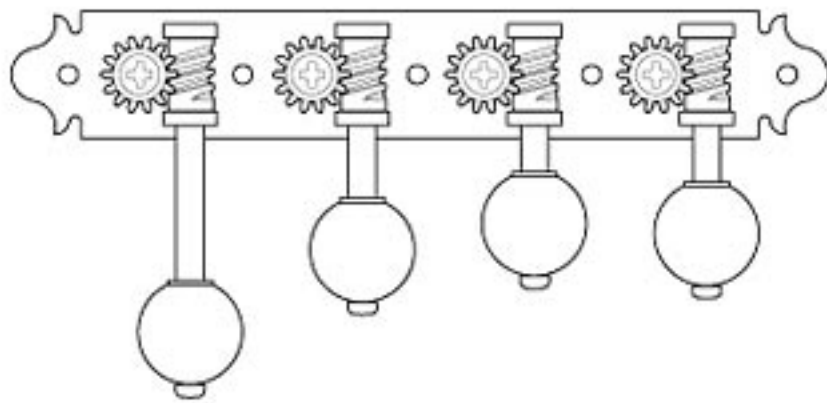

MF40R
Reverse gearing

MB/MM

MP