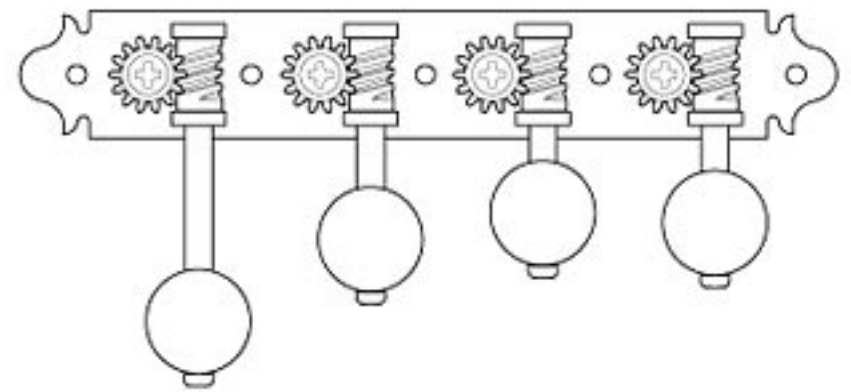

MF40R
Reverse gearing

MB/MM

MP